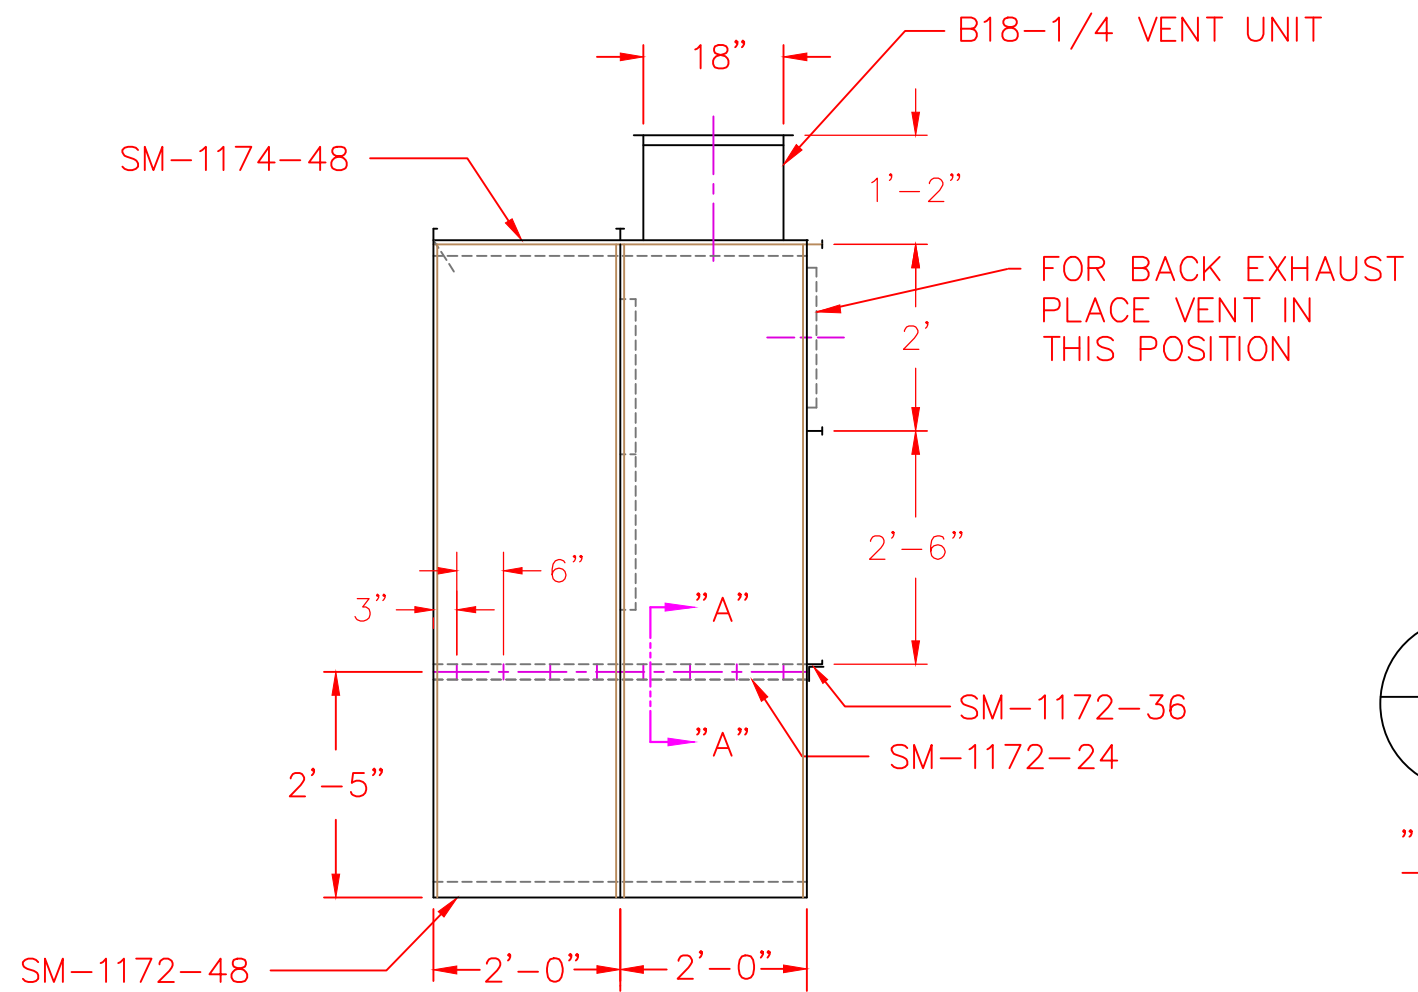

20"X 20"X 2" FIBERGLASS FILTERS

"A"-"A"